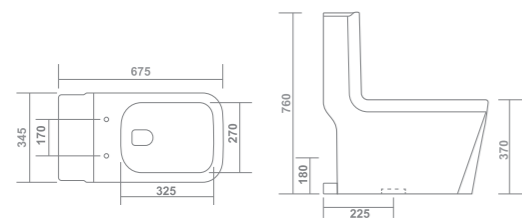

LIZAR - 1119

Product : One Piece Closet
Dimension : 720 X 350 X 645mm
Roughing-in : S-Trap 225mm / 100mm

WASH DOWN
FLUSH

Detachable Soft
Close Seat Cover

TESLA - 1121

Product : One Piece Closet
Dimension : 725 X 360 X 675mm
Roughing-in : S-Trap 225mm

WASH DOWN
FLUSH

Detachable Soft
Close Seat Cover

DIAMOND - 1120

Product : One Piece Closet
Dimension : 760 X 370 X 675mm
Roughing-in : S-Trap 225mm

WASH DOWN
FLUSH

Detachable Soft
Close Seat Cover

QUBA - 1122

Product : One Piece Closet
Dimension : 740 X 370 X 690mm
Roughing-in : S-Trap 225mm

WASH DOWN
FLUSH

Detachable Soft
Close Seat Cover

LEXUS - 1123

Product : One Piece Closet
Dimension : 640 X 370 X 675mm
Roughing-in : S - Trap 225mm