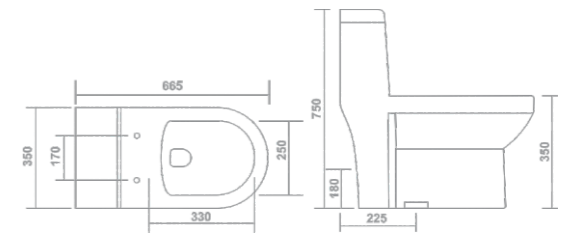

FEATURES

ONE STOP SOLUTION FOR ALL
Sanitarywares

RETRO - 1111

Product : One Piece Closet
 Dimension : 750 X 365 X 660mm
 Flush System : 6D Rimless Syphonic
 Seat Cover : Detachable Soft Close Seat Cover
 Roughing-in : S-Trap 225mm / 300mm

- 6D FLUSH
- RIMLESS DESIGN
- SYPHONIC FLUSH
- Detachable Soft Close Seat Cover
- Dual Flush

ULTRA - 1112

Product : One Piece Closet
 Dimension : 750 X 350 X 665mm
 Roughing-in : S - Trap 225mm

- WASH DOWN FLUSH
- Detachable Soft Close Seat Cover

EGRET - 1113

Product : One Piece Closet
 Dimension : 730 X 360 X 665mm
 Roughing-in : S-Trap 225mm

- WASH DOWN FLUSH
- Detachable Soft Close Seat Cover

ROLEX - 1114
 Product : One Piece Closet
 Dimension : 660 X 348 X 748mm
 Roughing-in : S-Trap 225mm