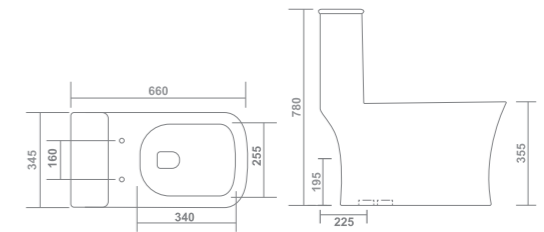

RONI - 1128

Product : One Piece Closet
Dimension : 780 X 355 X 660mm
Roughing-in : S-Trap 225mm

WASH DOWN FLUSH

Detachable Soft Close Seat Cover