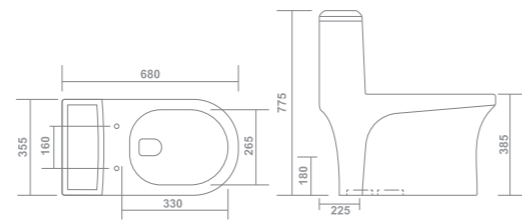

Product : One Piece Closet
Dimension : 740 X 370 X 690mm
Roughing-in : S-Trap 225mm

WASH DOWN
FLUSH

Detachable Soft
Close Seat Cover

LEXUS - 1123

Product : One Piece Closet
Dimension : 640 X 370 X 675mm
Roughing-in : S - Trap 225mm

ORBIT - 1124

Product : One Piece Closet
Dimension : 750 X 350 X 690mm
Roughing-in : S - Trap 225mm

ARIX - 1125

Product : One Piece Closet
Dimension : 745 X 340 X 670mm
Roughing-in : S-Trap 225mm

TEXA - 1126