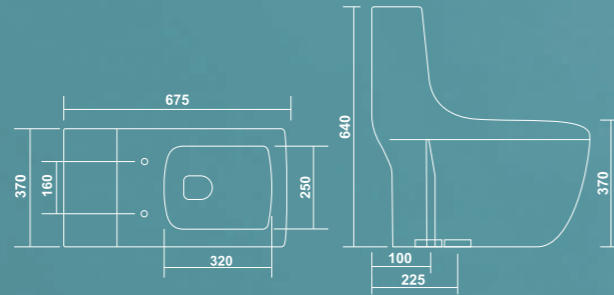

Product : One Piece Closet
Dimension : 740 X 370 X 690mm
Roughing-in : S-Trap 225mm

WASH DOWN
FLUSH

Detachable Soft
Close Seat Cover

LEXUS - 1123

Product : One Piece Closet
Dimension : 640 X 370 X 675mm
Roughing-in : S - Trap 225mm

18"X14" SCALA (SQUARE)
Dimension : 450 x 350mm

18"X12" BANTIUM
Dimension : 450 x 300mm

18"X13" FLORA
Dimension : 450 x 325mm

14"X11" MARCO
Dimension : 350 x 275mm

16"X16" CORNER
Dimension : 400 x 400mm

MINAL SET
Dimension : 840 X 410 X 520mm