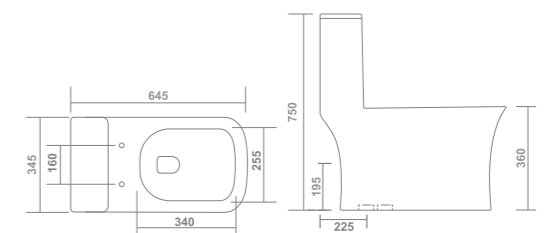

WASH DOWN FLUSH

Detachable Soft Close Seat Cover

DENIM - 1127

Product : One Piece Closet
 Dimension : 760 X 360 X 650mm
 Roughing-in : S-Trap 225mm

WASH DOWN FLUSH

Detachable Soft Close Seat Cover

SPOTTY - 1129

Product : One Piece Closet
 Dimension : 750 X 360 X 645mm
 Roughing-in : S - Trap 225mm

Syphonic

Rimless

Dual Flush

One Piece Closet

ROYAL - 1130
Product : One Piece Closet
Dimension : 735 X 350 X 665mm
Roughing-in : S-Trap 225mm / 300mm