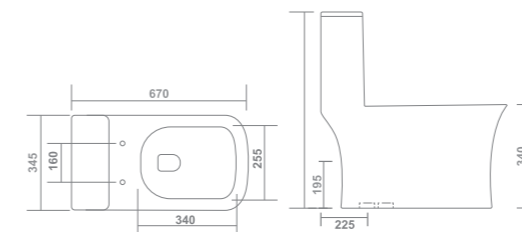

LEXUS - 1123

Product : One Piece Closet
Dimension : 640 X 370 X 675mm
Roughing-in : S - Trap 225mm

ORBIT - 1124

Product : One Piece Closet
Dimension : 750 X 350 X 690mm
Roughing-in : S - Trap 225mm

ARIX - 1125

Product : One Piece Closet
Dimension : 745 X 340 X 670mm
Roughing-in : S-Trap 225mm