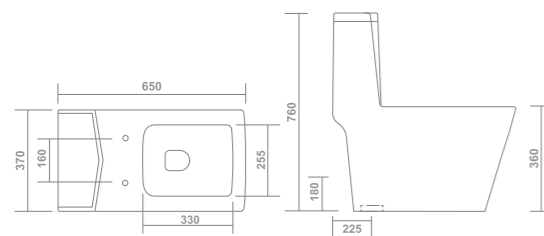

Product : One Piece Closet
 Dimension : 775 X 385 X 680mm
 Roughing-in : S-Trap 225mm

WASH DOWN FLUSH

Detachable Soft Close Seat Cover

RONI - 1128

Product : One Piece Closet
 Dimension : 780 X 355 X 660mm
 Roughing-in : S-Trap 225mm

WASH DOWN FLUSH

Detachable Soft Close Seat Cover

DENIM - 1127

Product : One Piece Closet
 Dimension : 760 X 360 X 650mm
 Roughing-in : S-Trap 225mm

WASH DOWN FLUSH

Detachable Soft Close Seat Cover

SPOTTY - 1129