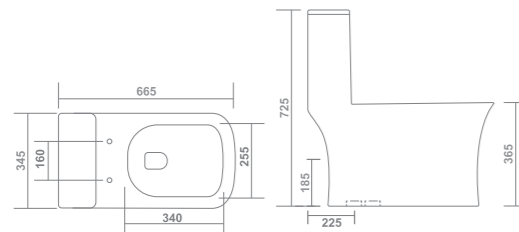

COLONA - 1115
Product : One Piece Closet
Dimension : 725 X 365 X 665mm
Roughing-in : S-Trap 225mm

- WASH DOWN FLUSH
- Detachable Soft Close Seat Cover