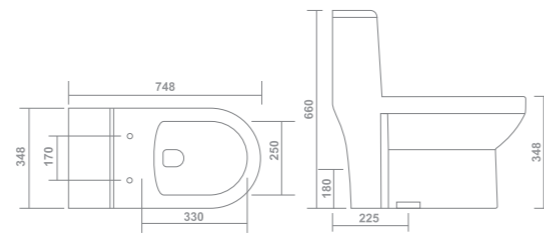

- 6D FLUSH
- RIMLESS DESIGN
- SYPHONIC FLUSH
- Detachable Soft Close Seat Cover
- Dual Flush

ULTRA - 1112

Product : One Piece Closet
 Dimension : 750 X 350 X 665mm
 Roughing-in : S - Trap 225mm

- WASH DOWN FLUSH
- Detachable Soft Close Seat Cover

EGRET - 1113

Product : One Piece Closet
 Dimension : 730 X 360 X 665mm
 Roughing-in : S-Trap 225mm

- WASH DOWN FLUSH
- Detachable Soft Close Seat Cover

ROLEX - 1114
 Product : One Piece Closet
 Dimension : 660 X 348 X 748mm
 Roughing-in : S-Trap 225mm

VICTORIA - 1116
 Product : One Piece Closet
 Dimension : 770 X 390 X 725mm
 Roughing-in : S-Trap 225mm

- WASH DOWN FLUSH
- Detachable Soft Close Seat Cover

CRYSTAL - 1117
 Product : One Piece Closet
 Dimension : 730 X 360 X 680mm
 Roughing-in : S-trap 225mm