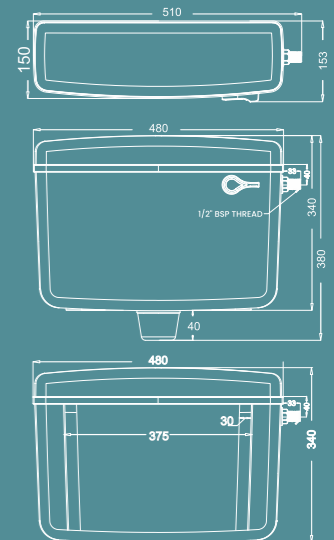

Flush Tank

Available in all Sanitary Ware COLORS

Features

- Unbreakable Material
- Pure Virgin Material
- Germ Free Knob
- High Flushing
- Easy Installation
- 10 Lt. Capacity