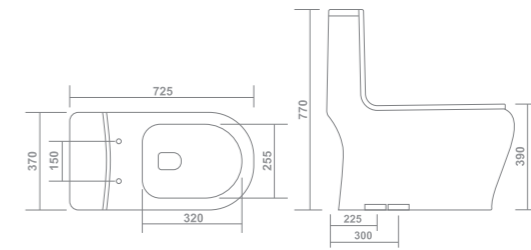

EGRET - 1113

Product : One Piece Closet
 Dimension : 730 X 360 X 665mm
 Roughing-in : S-Trap 225mm

- WASH DOWN FLUSH
- Detachable Soft Close Seat Cover

ROLEX - 1114
 Product : One Piece Closet
 Dimension : 660 X 348 X 748mm
 Roughing-in : S-Trap 225mm

VICTORIA - 1116
 Product : One Piece Closet
 Dimension : 770 X 390 X 725mm
 Roughing-in : S-Trap 225mm

- WASH DOWN FLUSH
- Detachable Soft Close Seat Cover

CRYSTAL - 1117
 Product : One Piece Closet
 Dimension : 730 X 360 X 680mm
 Roughing-in : S-trap 225mm