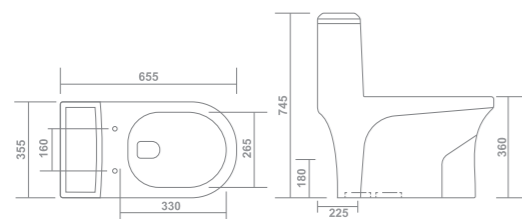

Product : One Piece Closet
 Dimension : 750 X 360 X 645mm
 Roughing-in : S - Trap 225mm

Syphonic

Rimless

Dual Flush

One Piece Closet

ROYAL - 1130
Product : One Piece Closet
Dimension : 735 X 350 X 665mm
Roughing-in : S-Trap 225mm / 300mm

E.W.C P-TRAP
Roughing-in : P-Trap

E.W.C S-TRAP
Roughing-in : S-Trap

ANGLO INDIAN P-TRAP
Roughing-in : P-Trap

ANGLO INDIAN S-TRAP
Roughing-in : S-Trap

CONCEALED E.W.C
Roughing-in : S-Trap

MILANO
Dimension : 535 X 335 X 355mm