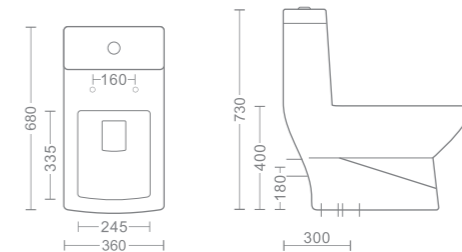

- WASH DOWN FLUSH
- Detachable Soft Close Seat Cover
- RIMLESS DESIGN

COLONA - 1115
 Product : One Piece Closet
 Dimension : 725 X 365 X 665mm
 Roughing-in : S-Trap 225mm

- WASH DOWN FLUSH
- Detachable Soft Close Seat Cover

VICTORIA - 1116
 Product : One Piece Closet
 Dimension : 770 X 390 X 725mm
 Roughing-in : S-Trap 225mm

- WASH DOWN FLUSH
- Detachable Soft Close Seat Cover

CRYSTAL - 1117
 Product : One Piece Closet
 Dimension : 730 X 360 X 680mm
 Roughing-in : S-trap 225mm