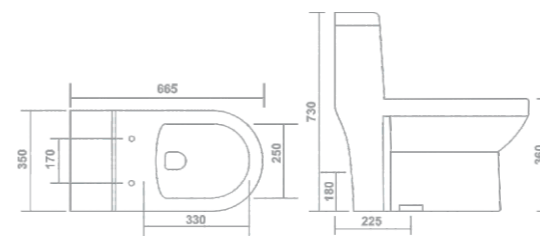

FEATURES

ONE STOP SOLUTION FOR ALL
Sanitarywares

RETRO - 1111

Product : One Piece Closet
 Dimension : 750 X 365 X 660mm
 Flush System : 6D Rimless Syphonic
 Seat Cover : Detachable Soft Close Seat Cover
 Roughing-in : S-Trap 225mm / 300mm

- 6D FLUSH
- RIMLESS DESIGN
- SYPHONIC FLUSH
- Detachable Soft Close Seat Cover
- Dual Flush

ULTRA - 1112

Product : One Piece Closet
 Dimension : 750 X 350 X 665mm
 Roughing-in : S - Trap 225mm

- WASH DOWN FLUSH
- Detachable Soft Close Seat Cover

EGRET - 1113

Product : One Piece Closet
 Dimension : 730 X 360 X 665mm
 Roughing-in : S-Trap 225mm

- WASH DOWN FLUSH
- Detachable Soft Close Seat Cover

ROLEX - 1114
 Product : One Piece Closet
 Dimension : 660 X 348 X 748mm
 Roughing-in : S-Trap 225mm