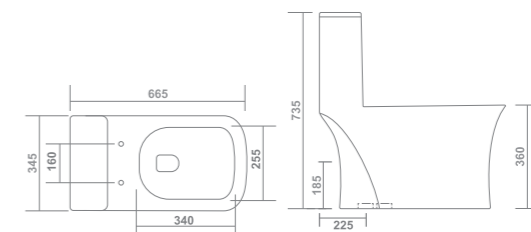

SWIZ - 1118
Product : One Piece Closet
Dimension : 735 X 360 X 655mm
Roughing-in : S - Trap 225mm

- WASH DOWN FLUSH
- Detachable Soft Close Seat Cover