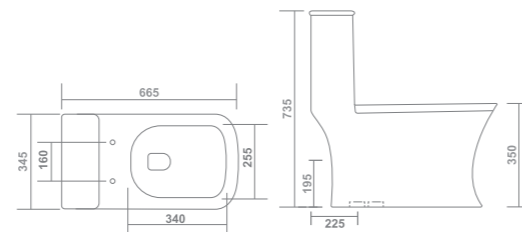

Product : One Piece Closet
 Dimension : 750 X 360 X 645mm
 Roughing-in : S - Trap 225mm

Syphonic

Rimless

Dual Flush

One Piece Closet

ROYAL - 1130
Product : One Piece Closet
Dimension : 735 X 350 X 665mm
Roughing-in : S-Trap 225mm / 300mm

E.W.C P-TRAP
Roughing-in : P-Trap

E.W.C S-TRAP
Roughing-in : S-Trap

ANGLO INDIAN P-TRAP
Roughing-in : P-Trap

ANGLO INDIAN S-TRAP
Roughing-in : S-Trap

CONCEALED E.W.C
Roughing-in : S-Trap

MILANO
Dimension : 535 X 335 X 355mm