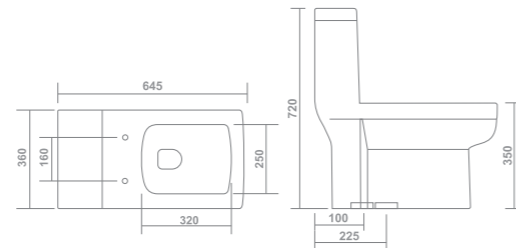

VICTORIA - 1116
 Product : One Piece Closet
 Dimension : 770 X 390 X 725mm
 Roughing-in : S-Trap 225mm

- WASH DOWN FLUSH
- Detachable Soft Close Seat Cover

CRYSTAL - 1117
 Product : One Piece Closet
 Dimension : 730 X 360 X 680mm
 Roughing-in : S-trap 225mm

- WASH DOWN FLUSH
- Detachable Soft Close Seat Cover

SWIZ - 1118
 Product : One Piece Closet
 Dimension : 735 X 360 X 655mm
 Roughing-in : S - Trap 225mm

- WASH DOWN FLUSH
- Detachable Soft Close Seat Cover