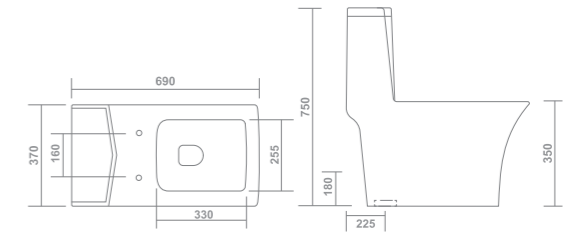

Product : One Piece Closet
Dimension : 740 X 370 X 690mm
Roughing-in : S-Trap 225mm

WASH DOWN
FLUSH

Detachable Soft
Close Seat Cover

LEXUS - 1123

Product : One Piece Closet
Dimension : 640 X 370 X 675mm
Roughing-in : S - Trap 225mm