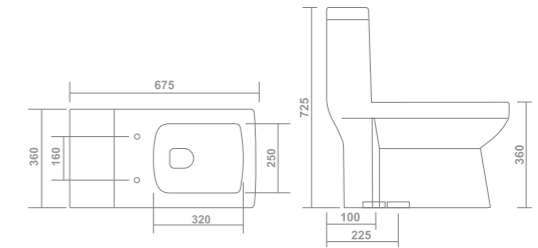

VICTORIA - 1116
 Product : One Piece Closet
 Dimension : 770 X 390 X 725mm
 Roughing-in : S-Trap 225mm

- WASH DOWN FLUSH
- Detachable Soft Close Seat Cover

CRYSTAL - 1117
 Product : One Piece Closet
 Dimension : 730 X 360 X 680mm
 Roughing-in : S-trap 225mm

LIZAR - 1119

Product : One Piece Closet
Dimension : 720 X 350 X 645mm
Roughing-in : S-Trap 225mm / 100mm

WASH DOWN
FLUSH

Detachable Soft
Close Seat Cover

TESLA - 1121

Product : One Piece Closet
Dimension : 725 X 360 X 675mm
Roughing-in : S-Trap 225mm

WASH DOWN
FLUSH

Detachable Soft
Close Seat Cover

DIAMOND - 1120

Product : One Piece Closet
Dimension : 760 X 370 X 675mm
Roughing-in : S-Trap 225mm

WASH DOWN
FLUSH

Detachable Soft
Close Seat Cover

QUBA - 1122

Product : One Piece Closet
Dimension : 740 X 370 X 690mm
Roughing-in : S-Trap 225mm

WASH DOWN
FLUSH

Detachable Soft
Close Seat Cover

LEXUS - 1123

Product : One Piece Closet
Dimension : 640 X 370 X 675mm
Roughing-in : S - Trap 225mm