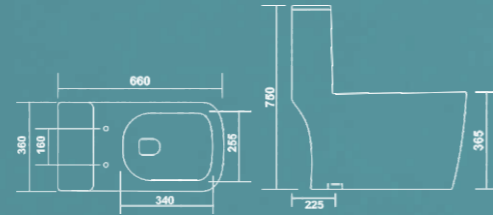

FEATURES

ONE STOP SOLUTION FOR ALL
Sanitarywares

RETRO - 1111

Product : One Piece Closet
 Dimension : 750 X 365 X 660mm
 Flush System : 6D Rimless Syphonic
 Seat Cover : Detachable Soft Close Seat Cover
 Roughing-in : S-Trap 225mm / 300mm