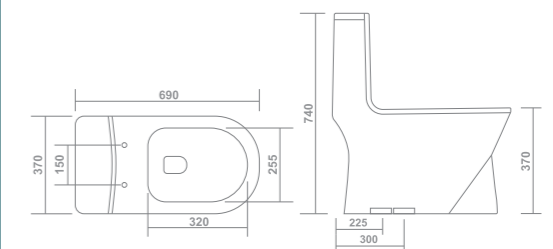

WASH DOWN
FLUSH

Detachable Soft
Close Seat Cover

DIAMOND - 1120

Product : One Piece Closet
Dimension : 760 X 370 X 675mm
Roughing-in : S-Trap 225mm

WASH DOWN
FLUSH

Detachable Soft
Close Seat Cover

QUBA - 1122

Product : One Piece Closet
Dimension : 740 X 370 X 690mm
Roughing-in : S-Trap 225mm

WASH DOWN
FLUSH

Detachable Soft
Close Seat Cover

LEXUS - 1123

Product : One Piece Closet
Dimension : 640 X 370 X 675mm
Roughing-in : S - Trap 225mm